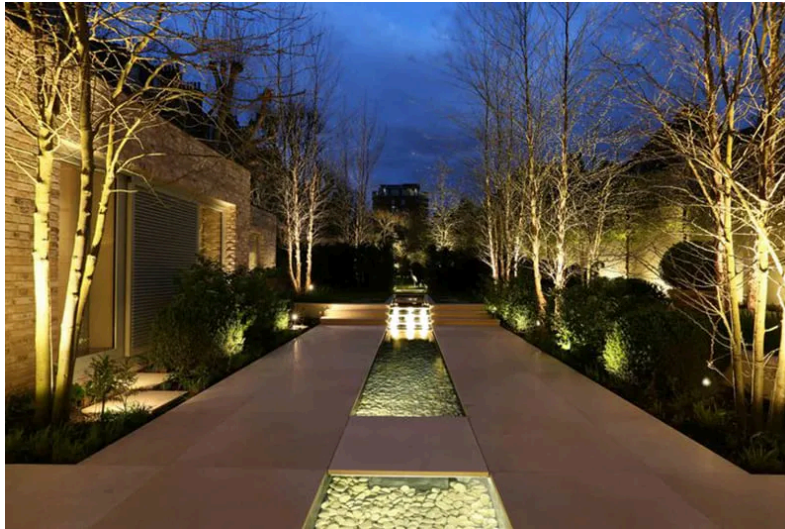

# Expert Landscape Lighting Installers in Montreal for Elegant and Functional Outdoor Design

MONSIEUR ELECTRIQUE  
FEB 20, 2026

Share

Outdoor lighting has the power to completely redefine how your home looks and feels after sunset. In Montreal, where evenings arrive early for much of the year, professionally installed landscape lighting is more than a luxury. It is an essential feature that enhances safety, boosts security, and elevates curb appeal. Whether you want to illuminate a garden, highlight architectural details, or create a relaxing backyard retreat, experienced [landscape lighting installers in Montreal](#) can design and install a system tailored to your property.