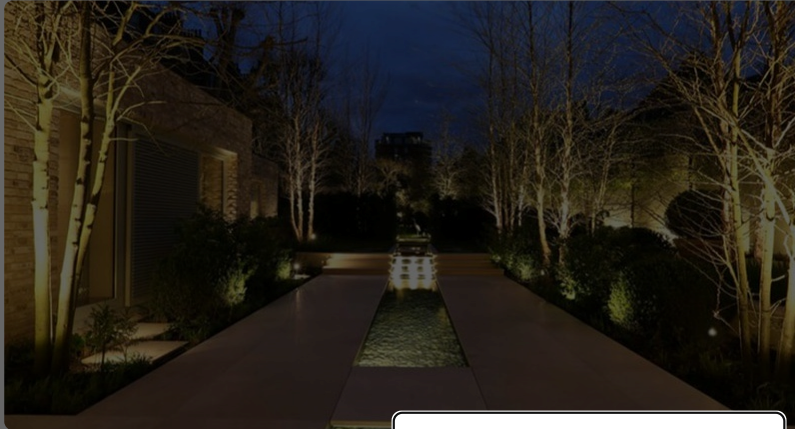

LinkedIn respects your privacy

LinkedIn and 3rd parties use essential and non-essential cookies to provide, secure, analyze and improve our Services, and to show you relevant ads (including professional and job ads) on and off LinkedIn. Learn more in our [Cookie Policy](#).

Select Accept to consent or Reject to decline non-essential cookies for this use. You can update your choices at any time in your [settings](#).

Accept

Reject

Top Content People Learning Jobs Games

Sign in

Join now

Explore content categories

Career

Productivity

Finance

Soft Skills & Emotional Intelligence

Project Management

Education

Show more

Professional Landscape Lighting Installation: Stunning Outdoor

Monsieur Electrique

Published Feb 20, 2026

A beautifully illuminated exterior can create a warm and inviting atmosphere in Montreal, where daylight hours are limited. Hiring a professional landscape lighting installer ensures your property is enhanced with safety, security, and curb appeal. By highlighting architectural details, illuminate pathways, and create a cozy atmosphere, hiring experienced **landscape lighting installers** ensures your project is completed safely and efficiently.

Outdoor lighting is not simply about adding brightness. It is about strategic design, proper electrical installation, and long-term durability in Montreal's demanding climate. A professionally designed system enhances both the appearance and functionality of your property.

The Importance of Landscape Lighting in Montreal

Montreal homeowners experience long winters, shorter days, and varying weather conditions. Proper outdoor lighting ensures your property remains safe and welcoming throughout the year. Snow-covered driveways, icy walkways, and dark entryways can pose serious risks without sufficient lighting.

Landscape lighting improves visibility around your home, reducing the likelihood of slips and falls. It also adds a layer of security by eliminating shadowed areas where unwanted activity could occur. A well-lit property not only protects your family but also provides peace of mind.

Beyond safety, outdoor lighting dramatically enhances your home's aesthetic appeal. Architectural features, gardens, and stonework come alive after sunset when properly illuminated.

Sign in to view more content

Create your free account or sign in to continue your search

Sign in with Email

or

New to LinkedIn? [Join now](#)

By clicking Continue to join or sign in, you agree to LinkedIn's [User Agreement](#), [Privacy Policy](#), and [Cookie Policy](#).